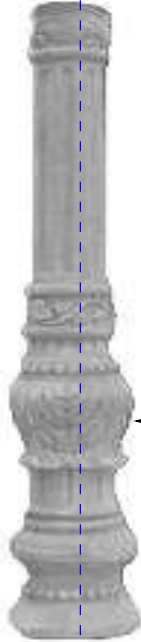

Lampione Cronos (714) Installation Diagram

(822) Lamp Top Cronos

(823) Lamp Cone Cronos

(713) Pigna Cronos

(712) Colona Cronos

(711) Base Cronos

Electric cable running to light fitting from bottom.

Waterproof powerbox, preferably underground.