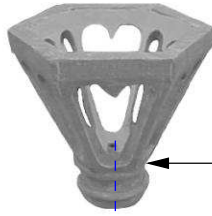

Lampione Cronos (714) Installation Diagram

(822) Lamp Top Cronos

(823) Lamp Cone Cronos

(713) Pigna Cronos

(712) Colona Cronos

(711) Base Cronos

Electric cable running to light fitting from bottom.

Waterproof powerbox, preferably underground.