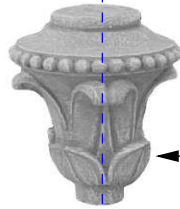

Lampione Cronos (714) Installation Diagram

(822) Lamp Top Cronos

(823) Lamp Cone Cronos

(713) Pigna Cronos

(712) Colona Cronos

(711) Base Cronos

Electric cable running to light fitting from bottom.

Waterproof powerbox, preferably underground.