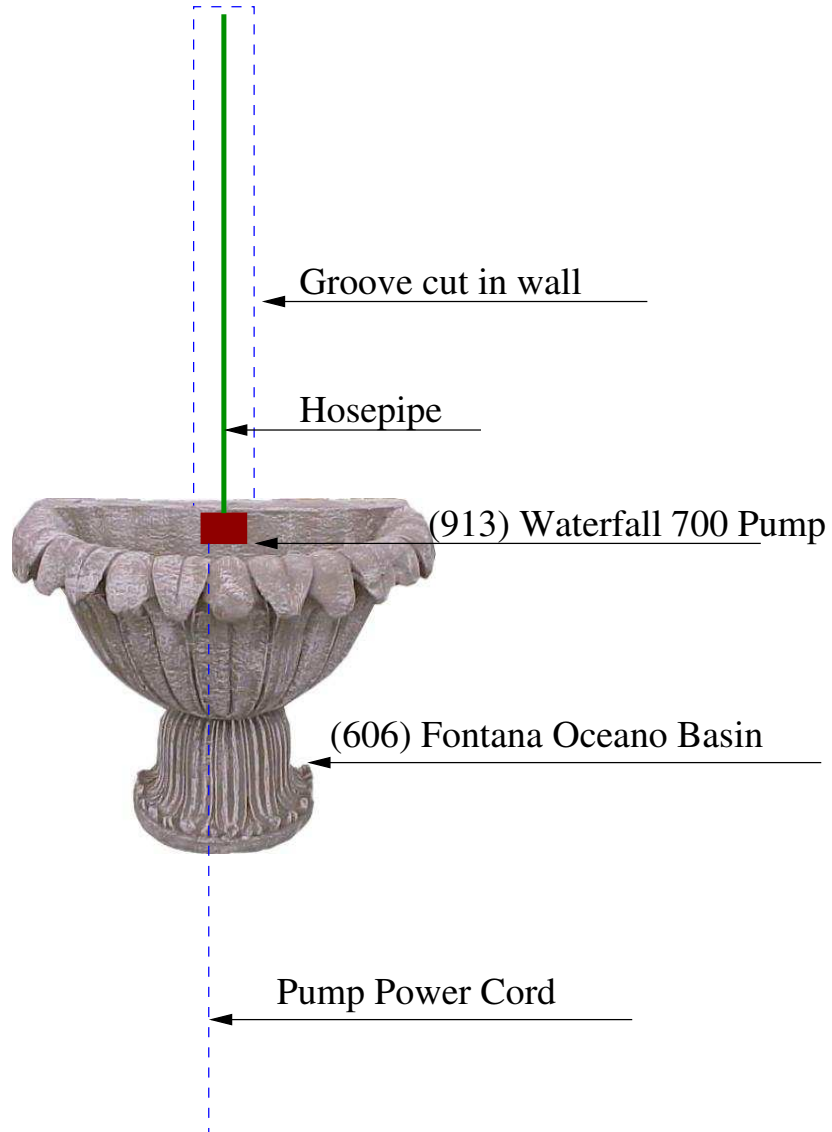

Fontana Oceano (604) Installation Diagram

(605) Fontana Oceano Top Part

(607) Fontana Oceano Backpiece

(608) Fontana Oceano Platform

Groove cut in wall

Hosepipe

(913) Waterfall 700 Pump

(606) Fontana Oceano Basin

Pump Power Cord

Waterproof powerbox situated close to fountain and hole is then sealed off with silicone sealant