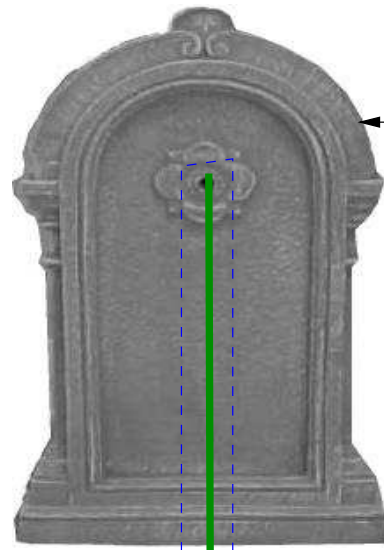

# Fontana Medea (592) Installation Diagram

(593) Fontana Medea Top

Hosepipe

Groove in wall

(913) Waterfall 700 Pump

(594) Fontana Medea Basin

(595) Fontana Medea Base

Pump power wire running through basin and hole is sealed off with silicone sealant

Waterproof powerbox, placed close to fountain.