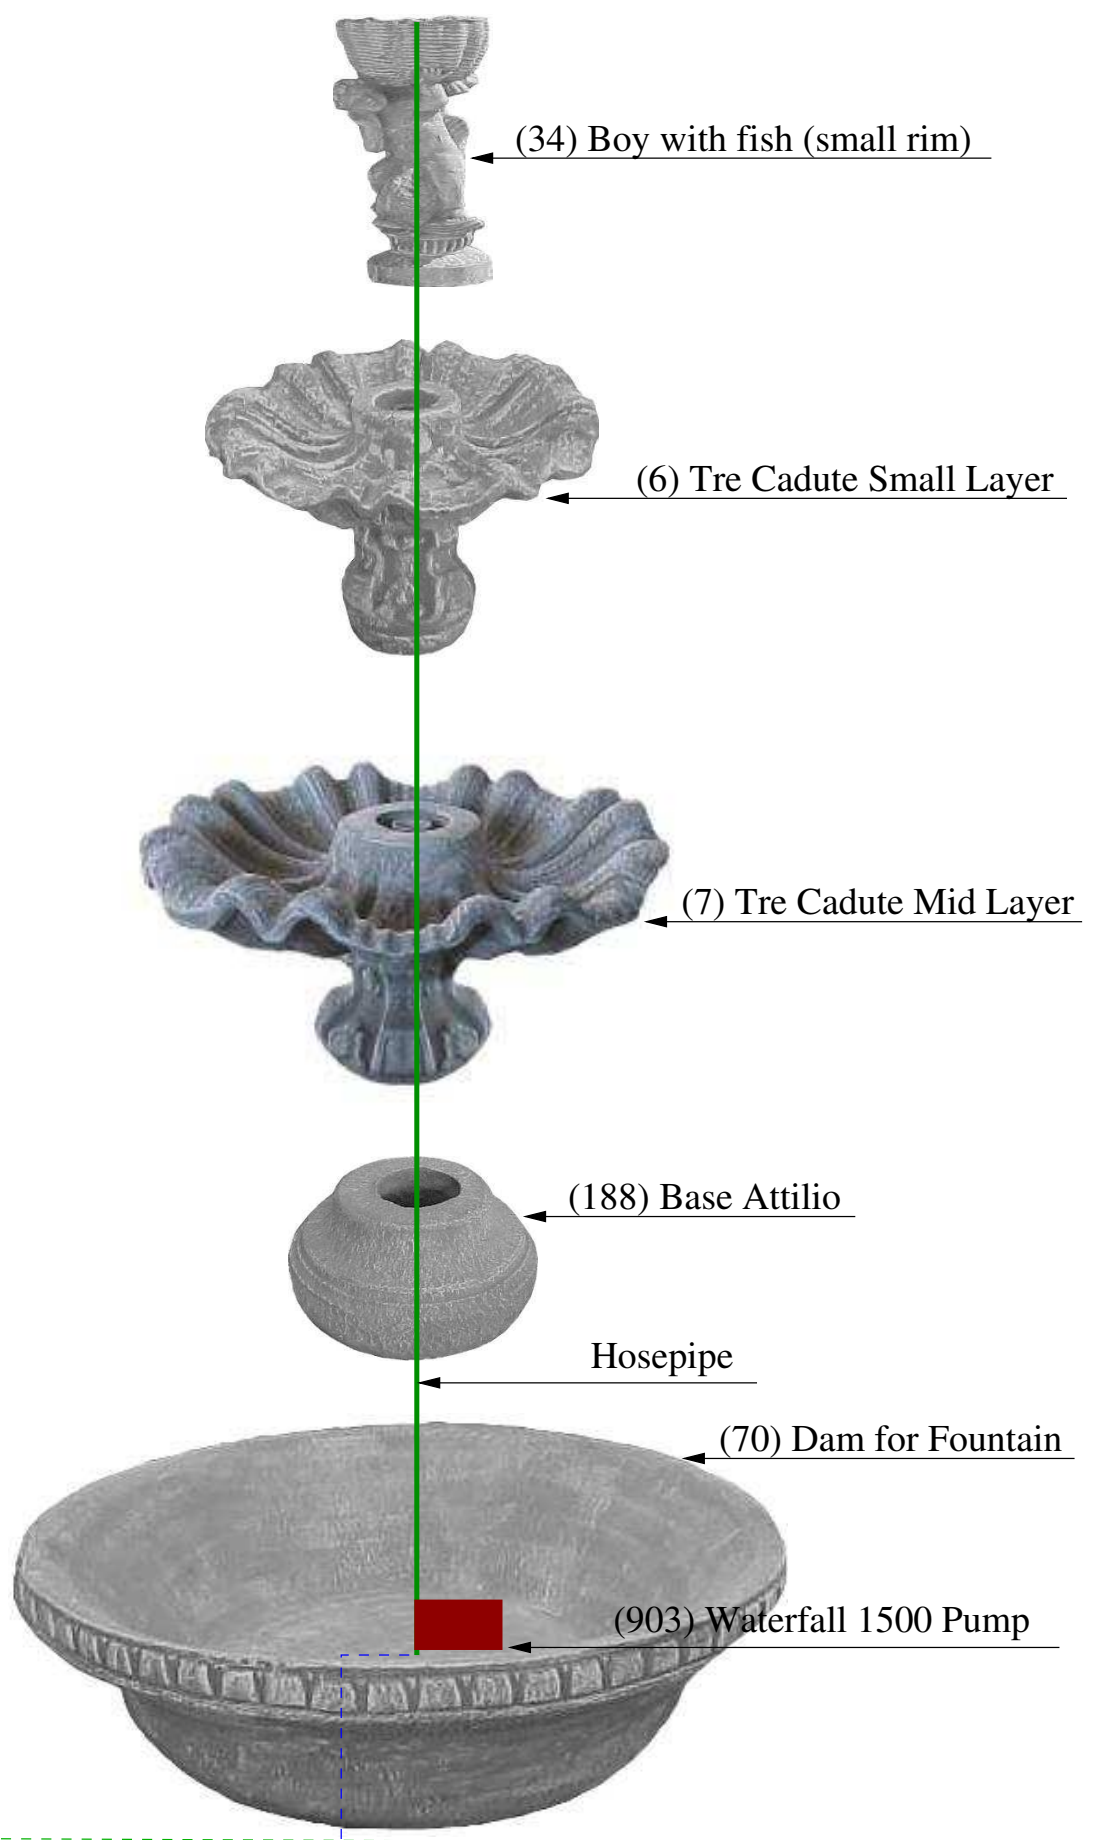

Fontana a Due Cadute #187 Installation Diagram

(34) Boy with fish (small rim)

(6) Tre Cadute Small Layer

(7) Tre Cadute Mid Layer

(188) Base Attilio

Hosepipe

(70) Dam for Fountain

(903) Waterfall 1500 Pump

Pump power cord

Waterproof powerbox, preferably underground